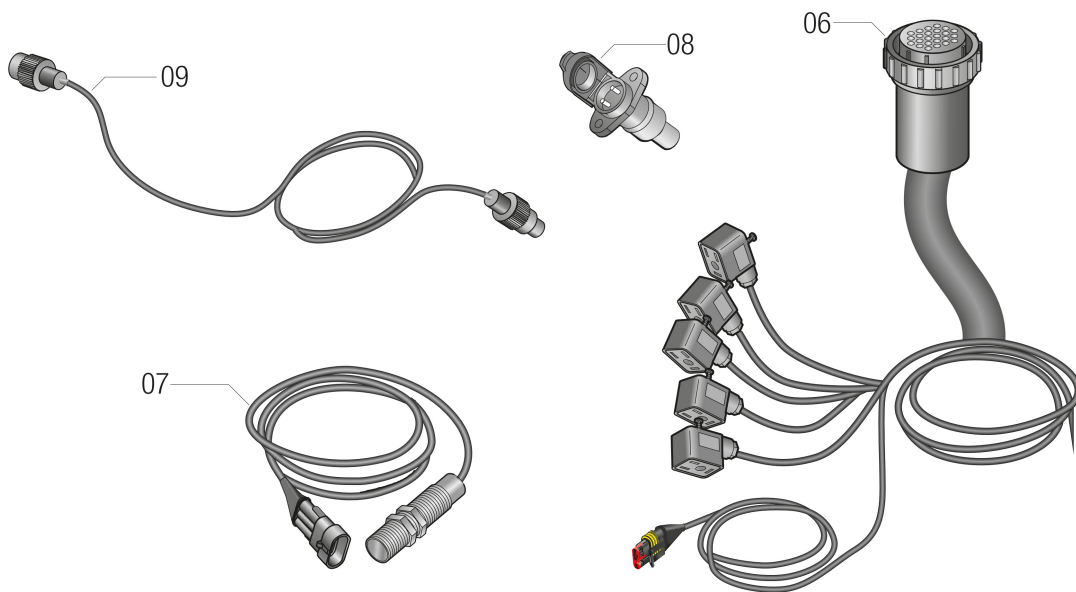

467180301

BOOM SPRAYER BRAVO 180S
Bravo 180s Sprayer

SPARE PARTS

REFERENCE	CODE	DESCRIPTION	REFERENCE	CODE	DESCRIPTION
01	467180300.960	DISPLAY B180S 3W.	06	467123.100	3W FINAL CABLE B120 6MT H20
02	46730000.011	PROTECTION CAP MEMORY CARD B300S	07	467100.086	3WIRES INDUCTIVE SENSOR M18X1
03	ESC0003	CUT CAP SWITCH D.12	08	466001.010	SOCKET 3 POLES
04	E000037	FLAT WASHER 12,2X16,2X2,5 PA	09	467305.080	POWER SUPPLY CABLE 3MT DIRECT CONN.
05	V2B21D	SELF THREAD.SCREW 2,9X9,5 * INOX	10	467005.510	BRACKET SUPPORT KIT